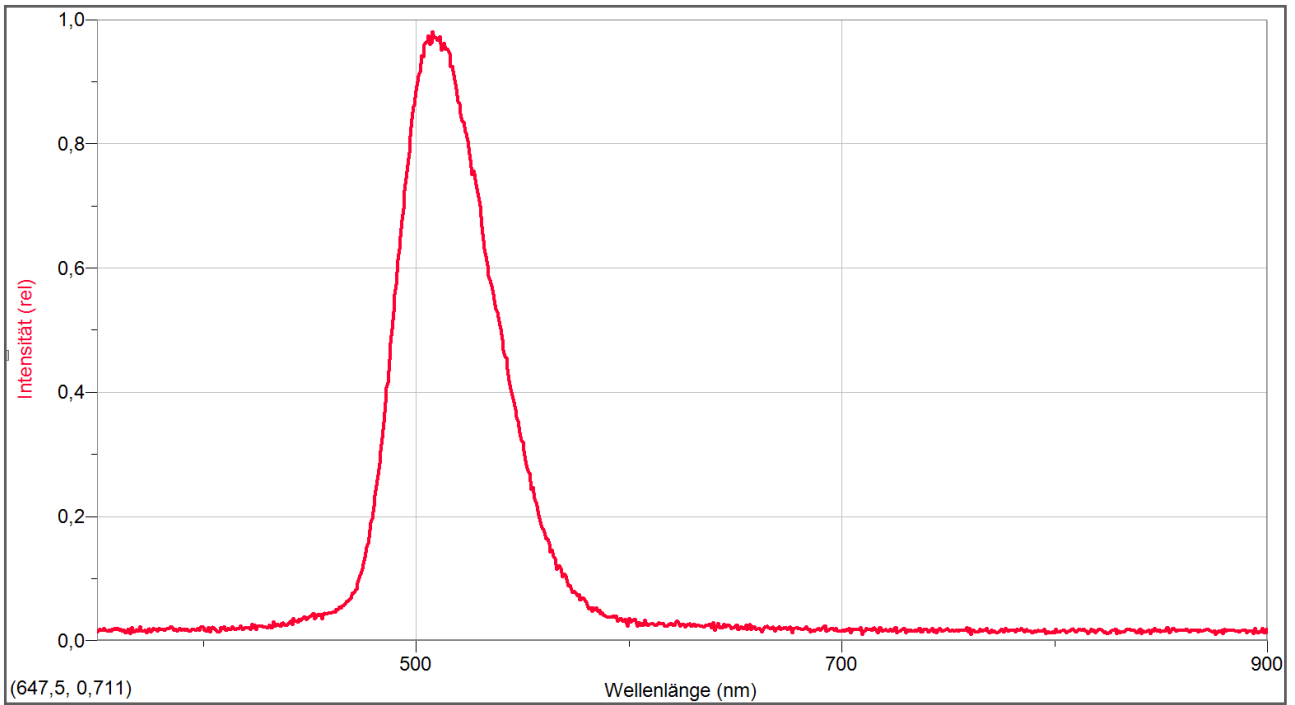

Light colour and wavelength

Light colour	Wavelength [nm]	Measured wavelength in video [nm]
Pink	420-490 and 650-750	450-452 and 633-635

Light colour	Wavelength [nm]	Measured wavelength in video [nm]
Blue	420-490	450-452

Light colour	Wavelength [nm]	Measured wavelength in video [nm]
Green	490-575	508-510

Light colour	Wavelength [nm]	Measured wavelength in video [nm]
Yellow	575-585	509-511 and 648-652

Light colour	Wavelength [nm]	Measured wavelength in video [nm]
Orange	585-650	510-512 and 633-635

Light colour	Wavelength [nm]	Measured wavelength in video [nm]
Red	650-750	633-635