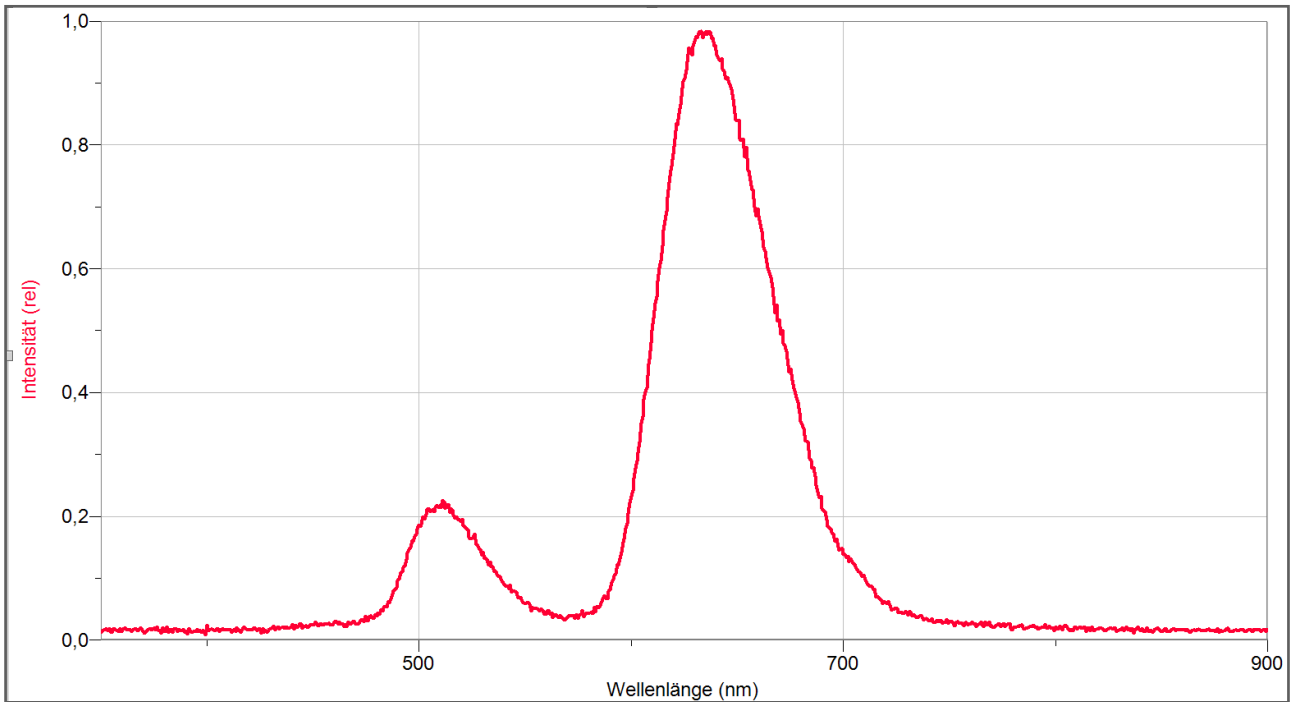

Light colour and wavelength

Light colour	Wavelength [nm]	Measured wavelength in video [nm]
Pink	420-490 and 650-750	450-452 and 633-635

Light colour	Wavelength [nm]	Measured wavelength in video [nm]
Blue	420-490	450-452

Light colour	Wavelength [nm]	Measured wavelength in video [nm]
Green	490-575	508-510

Light colour	Wavelength [nm]	Measured wavelength in video [nm]
Yellow	575-585	509-511 and 648-652

Light colour	Wavelength [nm]	Measured wavelength in video [nm]
Orange	585-650	510-512 and 633-635

Light colour	Wavelength [nm]	Measured wavelength in video [nm]
Red	650-750	633-635