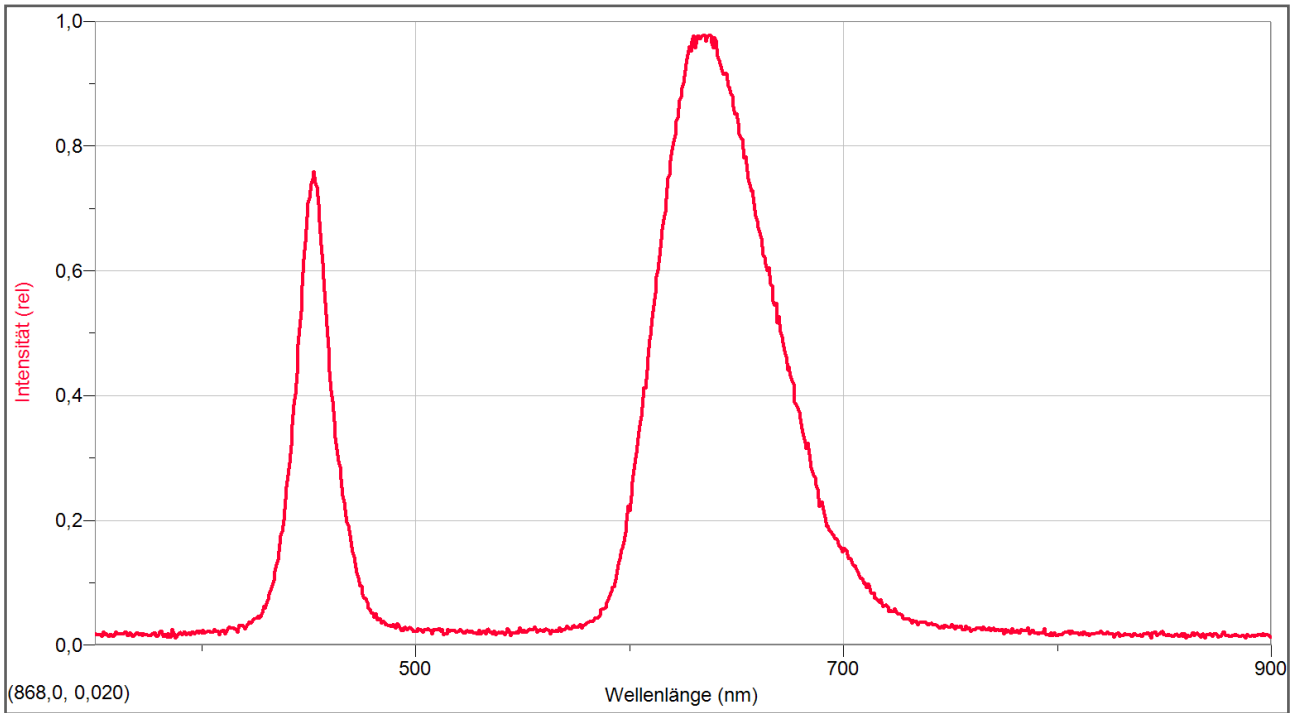

Light colour and wavelength

Light colour	Wavelength [nm]	Measured wavelength in video [nm]
Pink	420-490 and 650-750	450-452 and 633-635

Light colour	Wavelength [nm]	Measured wavelength in video [nm]
Blue	420-490	450-452

Light colour	Wavelength [nm]	Measured wavelength in video [nm]
Green	490-575	508-510

Light colour	Wavelength [nm]	Measured wavelength in video [nm]
Yellow	575-585	509-511 and 648-652

Light colour	Wavelength [nm]	Measured wavelength in video [nm]
Orange	585-650	510-512 and 633-635

Light colour	Wavelength [nm]	Measured wavelength in video [nm]
Red	650-750	633-635