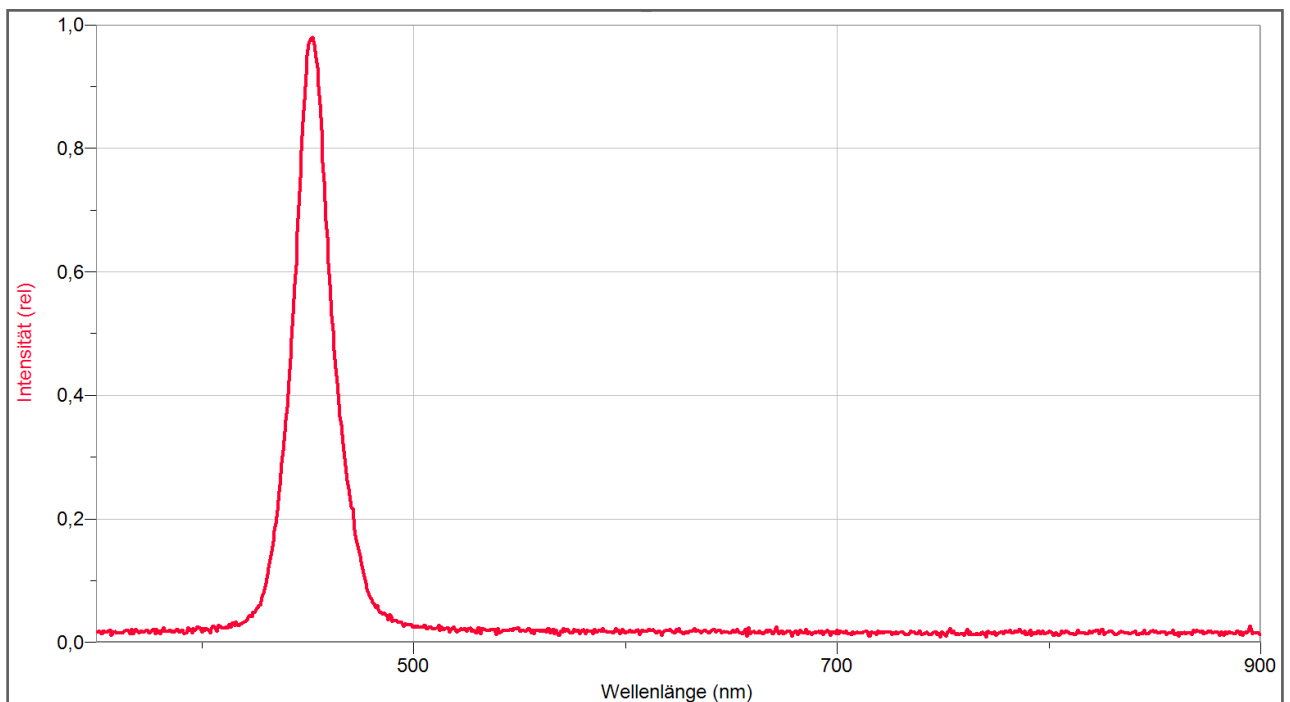

Light colour and wavelength

Light colour	Wavelength [nm]	Measured wavelength in video [nm]
Pink	420-490 and 650-750	450-452 and 633-635

Light colour	Wavelength [nm]	Measured wavelength in video [nm]
Blue	420-490	450-452

Light colour	Wavelength [nm]	Measured wavelength in video [nm]
Green	490-575	508-510

Light colour	Wavelength [nm]	Measured wavelength in video [nm]
Yellow	575-585	509-511 and 648-652

Light colour	Wavelength [nm]	Measured wavelength in video [nm]
Orange	585-650	510-512 and 633-635

Light colour	Wavelength [nm]	Measured wavelength in video [nm]
Red	650-750	633-635