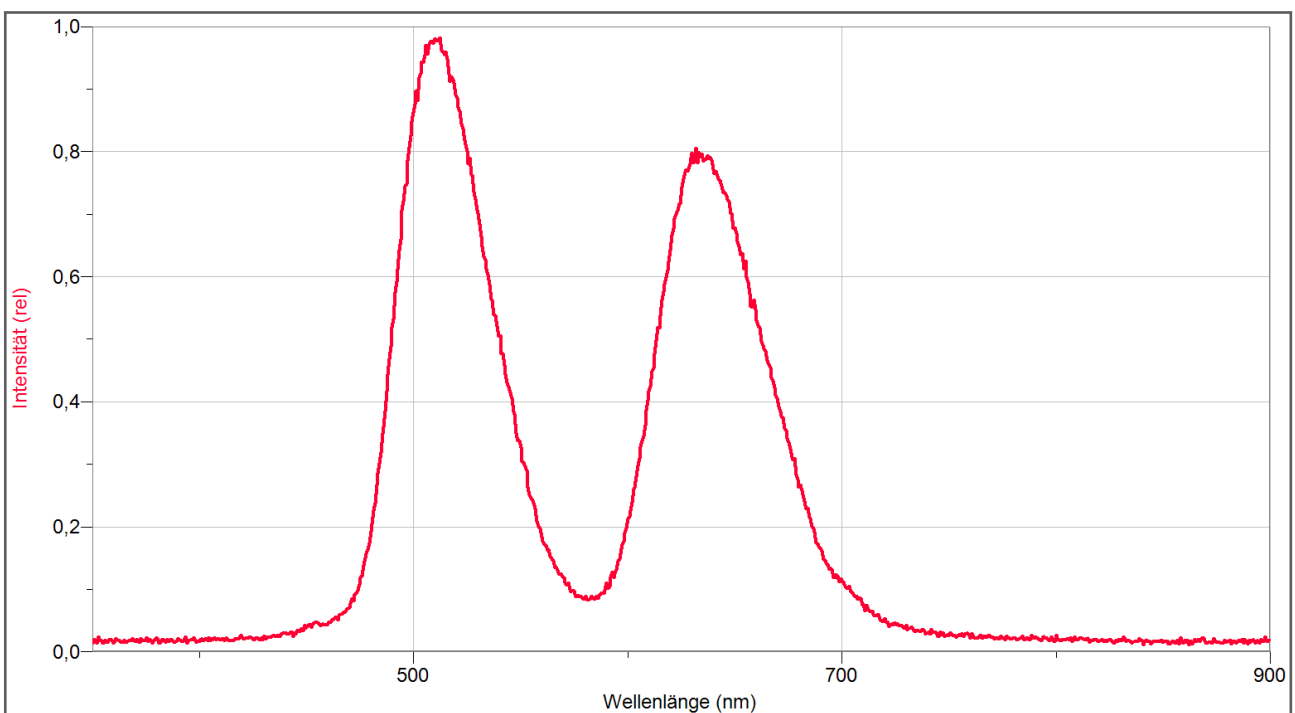

Light colour and wavelength

Light colour	Wavelength [nm]	Measured wavelength in video [nm]
Pink	420-490 and 650-750	450-452 and 633-635

Light colour	Wavelength [nm]	Measured wavelength in video [nm]
Blue	420-490	450-452

Light colour	Wavelength [nm]	Measured wavelength in video [nm]
Green	490-575	508-510

Light colour	Wavelength [nm]	Measured wavelength in video [nm]
Yellow	575-585	509-511 and 648-652

Light colour	Wavelength [nm]	Measured wavelength in video [nm]
Orange	585-650	510-512 and 633-635

Light colour	Wavelength [nm]	Measured wavelength in video [nm]
Red	650-750	633-635